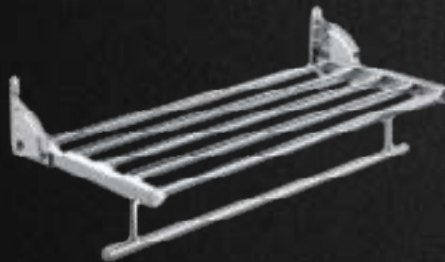

Tond
AHF-005
Size: Metal Hose - 1.5Meter

Babak
AHF-007
Size: Metal Hose - 1.5 Meter

ACCESSORIES
Erraz Series

ACCESSORIES
ERRAZ SERIES

Soap Dish
ACC-101

Towel Ring
ACC-102

Towel Rod
ACC-103

Towel Rack
ACC-104