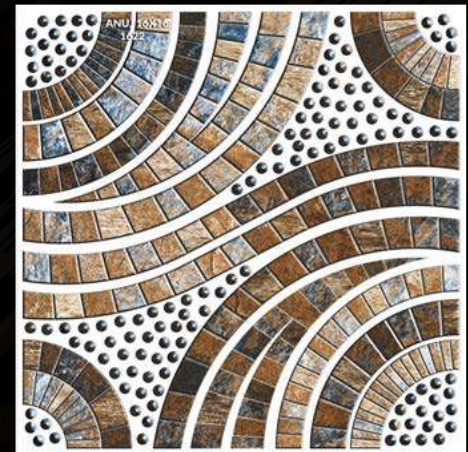

DIGITAL PARKING TILES

395X
395MM

1622

OUR OTHER *Products*

**BATHROOM
WALL TILES**
375X250mm
450X300mm
600X300mm
600X300 - Metallic

**KITCHEN
WALL TILES**
375X250mm
450X300mm
600X300mm
600X300 - Metallic

**ELEVATION
WALL TILES**
375X250mm
450X300mm
600X300mm
600X250mm

**SLAB
TILES**

1600X800mm
1200X1200mm
2400X1200mm

FLOOR TILES

300X300mm
(BATHROOM FLOOR)
300X300mm
(EXVIT TILES)

**FLOOR
TILES**

600x600 (Nano)
600X600 (Lapatto)
600X600 (SHG)

**DOUBLE
CHARGE**

600x600mm
800X800mm
1200X800MM

**HIGH
GLOSSY**

600x600mm
1200X600mm

**POSTER
TILES**

450X300mm(8T)
450X300(9T)

**COOL ROOF
TILES**

310X310mm

**ANTI SLIPPERY
TILES**

300X300mm

TILES PASTE

ANUJ
KOMODO TILE
PASTE 20Kg. Bag

RANGOLI

600X600MM
(1T ,4T & 6T PIECES)

**PGVT
TILES**

600X600mm
1200x600mm

anujchennaiorder@gmail.com

www.anujtiles.com

+91 98417 222 81 • +91 97104 44161