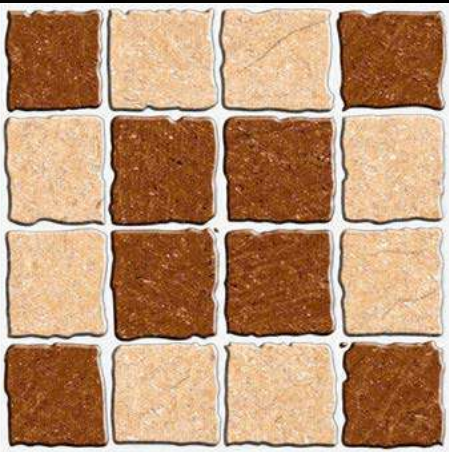

DIGITAL PARKING TILES

395X
395MM

1643