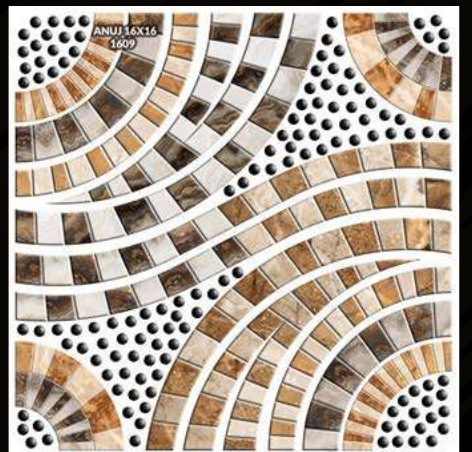

1605

1606

1607

1608

1609

DIGITAL PARKING TILES

395X
395MM

1610